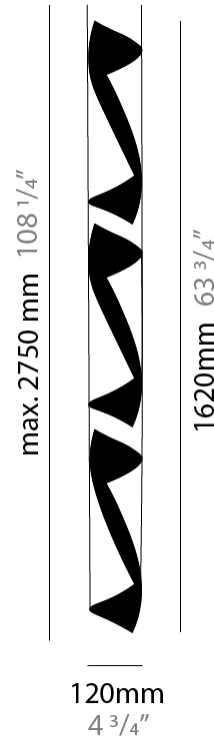

PROJECT
TYPE
SPECIFIER
QUANTITY
DATE

HUE SUSPENSION

D131024-

base number   Finish
Options

1. To build a product code in our configurator select the specify button on the base model # product page
2. To build a manual product code on this datasheet choose from the options listed below in blue font and add the suffix to the base model #

GENERAL

Series: HUE
Brand: Knikerboker
Division: Design
Mounting Type: Suspension
Mounting Location: Ceiling
Subcategory: Pendant

PHYSICAL

Shape: Abstract
Diameter (mm): 120
Diameter (in): 4 3/4
Height (mm): 1620
Height (in): 63 3/4
Max. Overall Height (mm): 2750
Max. Overall Height (in): 108 1/4
Light Distribution: Direct / Indirect
Fixture Finish: BRL / BFM / BRW / CLF / CLM / CLW / GLF / GLM / GLW / MBK / SLF / SLM / SLW / WHI
Fixture Material: Metal
Cable Details: 1 Silicone Cable 2000mm / 78 3/4"

ELECTRICAL

Number of Lamps: 6
Lamp Type: LED Retrofit
Lamp Shape: MR16
Bulb Included: Bulb Not Included
Max. Wattage Per Lamp (W): 6.5
Lamp Base: GU10
Input Voltage (V): 120

LED

OPTICAL

RATINGS AND CERTIFICATIONS

Certified By: Certified for North American Standards
IP rating: IP20